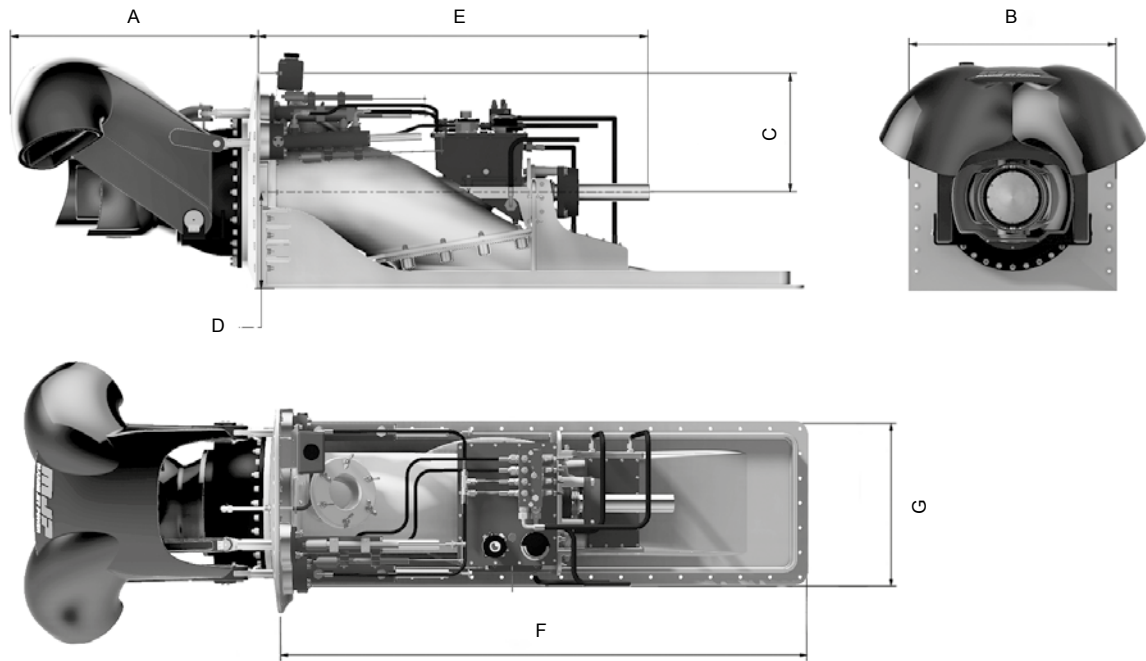

MJP HYBRID

SIZE	kW	A	B	C	D*	E*	F*	G*	Steerable (Kg)	Booster (Kg)	Intake V Litres*
300	750	780	670	424	300	1214	1700	570	400	290	75
350	1000	910	780	495	350	1417	1985	630	550	400	130
400	1250	1040	890	565	400	1618	2266	720	720	530	200
450	1500	1170	1000	636	450	1821	2550	810	930	680	285
500	2000	1300	1100	710	500	2020	2830	900	1160	850	390

*Dimensions may vary in each project