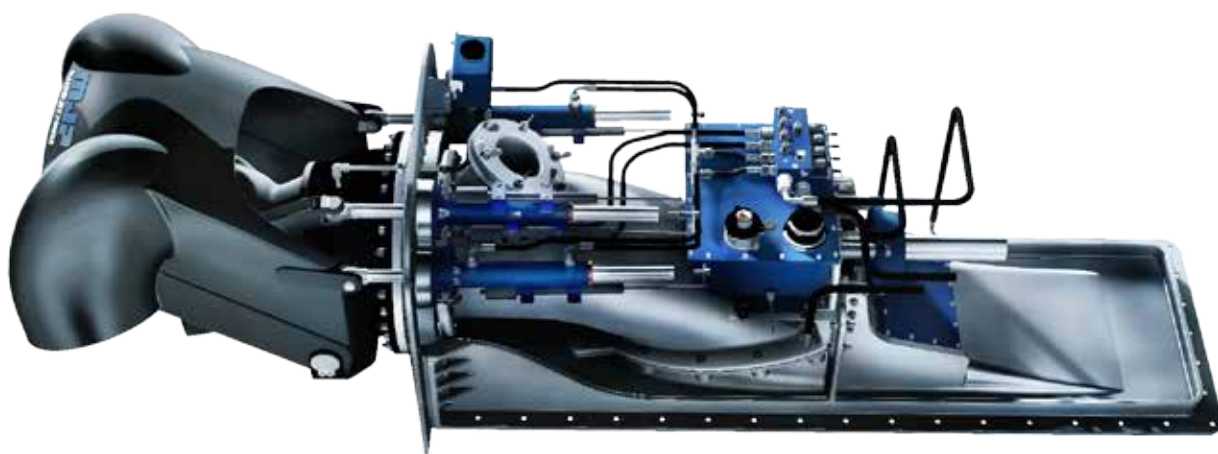

The MJP Hybrid waterjet concept combines the very best characteristics of the revolutionary MJP DRB series and the well known MJP Ultrajet series. Marine Jet Power proudly introduces a totally new product that is optimized for high-speed applications with a proven pump unit – all at a competitive price.

MJP Hybrid Waterjets

Features & Benefits

- Complete jet assembly, in aluminum frame for welding or bolting into hull structure.
- Well proven, full duplex stainless steel pump with superior wear strength. No separate wear liner.
- Part of intake tunnel in GRP for corrosion protection and minimum maintenance of intake structure.
- Mixed-flow jet technology with minimum tip clearance for superior performance.
- Inboard support bearing and standard shaft length prepared for intermediate coupling and shaft.
- Inboard hydraulics with tank unit and valves assembled on the jet.

Description

The MJP Hybrid is a unique combination of MJP technologies that offers striking performance in an attractive package, suitable for all high-speed applications. It is a complete jet for fast mounting, welding or bolting, into the hull structure.

Standardized scope of supply

The MJP Hybrid is built for standardization reducing the need for many options. Intermediate shafting between jet shaft and gearbox flange, control system options and special intake shapes are examples of items that can be considered optional.