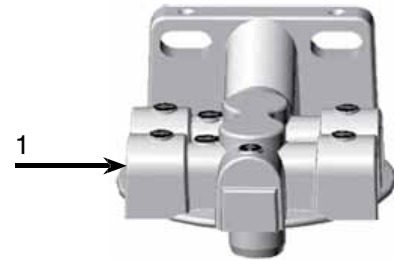

Gasoline Spin-On Series

Replacement Parts

660R-RAC-01 and 660R-RAC-02

- | <u>Part Number</u> | <u>Description</u> |
|-------------------------|------------------------|
| 1. RK 21411 | Mounting Head Kit |
| 2. 20707 | Gasket Kit |
| 3. Replacement Elements | |
| S3232 | 10 Micron |
| S3232UL | 10 Micron (02) |
| 4. RK 22244 | Bowl O-ring Kit |
| 5. RK 30475 | Clear Bowl Kit |
| RK 30473-02 | Metal Bowl Kit (02) |
| 6. RK 30476 | Self-venting Drain Kit |
| 918-N6 | Steel Port Plug (02) |