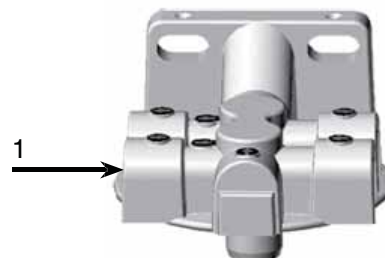

### Replacement Parts

660R-RAC-01 and 660R-RAC-02

- | <u>Part Number</u>      | <u>Description</u>     |
|-------------------------|------------------------|
| 1. <b>RK 21411</b>      | Mounting Head Kit      |
| 2. <b>20707</b>         | Gasket Kit             |
| 3. Replacement Elements |                        |
| <b>S3232</b>            | 10 Micron              |
| <b>S3232UL</b>          | 10 Micron (02)         |
| 4. <b>RK 22244</b>      | Bowl O-ring Kit        |
| 5. <b>RK 30475</b>      | Clear Bowl Kit         |
| <b>RK 30473-02</b>      | Metal Bowl Kit (02)    |
| 6. <b>RK 30476</b>      | Self-venting Drain Kit |
| <b>918-N6</b>           | Steel Port Plug (02)   |