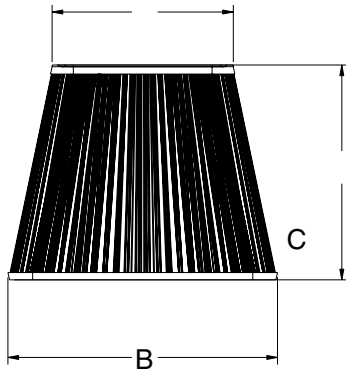

Washable Filters

Washable Filters

- Directly replaces competitive service elements.
- Marine Direct Replacements.

| Specifications | AF M8010* | AF M8021 | AF M8025 |
|----------------|-----------|------------------|-------------------|
| Diameter | A | 2.2 in. (5.6 cm) | 5.1 in. (13.0 cm) |
| | B | 3.0 in. (7.6 cm) | 7.5 in. (19.1 cm) |
| Height | C | 3.2 in. (8.1 cm) | 8.0 in. (20.3 cm) |
| Walker Part # | CD180 | CD194 | CD125 |

* Air Separator Element

| Specifications | AF M8026 | AF M8033 | AF M8034 |
|----------------|----------|--------------------|--------------------|
| Diameter | A | 5.1 in. (13.0 cm) | 6.9 in. (17.5 cm) |
| | B | 7.5 in. (19.1 cm) | 9.0 in. (22.9 cm) |
| Height | C | 10.0 in. (25.4 cm) | 12.0 in. (30.5 cm) |
| Walker Part # | CD190 | CD197 | CD196 |

| Specifications | AF M8037 | AF M8047 |
|----------------|----------|--------------------|
| Diameter | A | 6.9 in. (17.5 cm) |
| | B | 9.0 in. (22.9 cm) |
| Height | C | 14.0 in. (35.6 cm) |
| Walker Part # | CD184 | CD185 |

| Walker Part # | | CD177 | CD178 | CD180 |
|---------------|---|-------------------|--------------------|------------------|
| Diameter | A | 7.5 in. (19.1 cm) | 7.5 in. (19.1 cm) | 3.0 in. (7.6 cm) |
| Diameter | B | 7.5 in. (19.1 cm) | 7.5 in. (19.1 cm) | 3.0 in. (7.6 cm) |
| Height | C | 9.0 in. (22.9 cm) | 10.0 in. (25.4 cm) | 3.0 in. (7.6 cm) |
| Racor Part # | | AF M8124 | AF M8126 | AF M8010 |