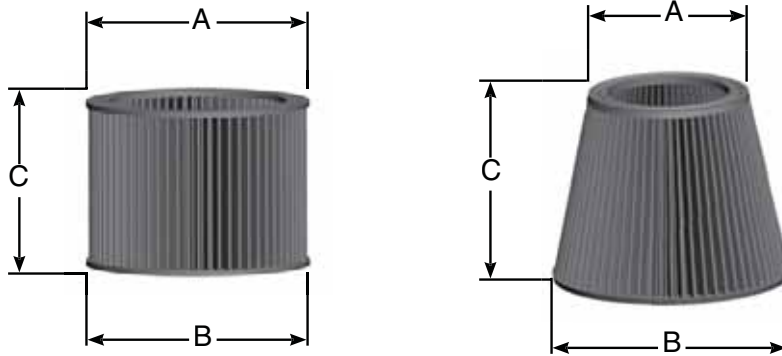

Washable Filters

Washable Filters

- Directly replaces competitive service elements.
- Marine Direct Replacements.

| Specifications | AF M8010* | AF M8021 | AF M8025 |
|----------------|-----------|------------------|-------------------|
| Diameter | A | 2.2 in. (5.6 cm) | 5.1 in. (13.0 cm) |
| | B | 3.0 in. (7.6 cm) | 7.5 in. (19.1 cm) |
| Height | C | 3.2 in. (8.1 cm) | 8.0 in. (20.3 cm) |
| Walker Part # | CD180 | CD194 | CD125 |

* Air Separator Element

| Specifications | AF M8026 | AF M8033 | AF M8034 |
|----------------|----------|--------------------|--------------------|
| Diameter | A | 5.1 in. (13.0 cm) | 6.9 in. (17.5 cm) |
| | B | 7.5 in. (19.1 cm) | 9.0 in. (22.9 cm) |
| Height | C | 10.0 in. (25.4 cm) | 12.0 in. (30.5 cm) |
| Walker Part # | CD190 | CD197 | CD196 |

| Specifications | AF M8037 | AF M8047 |
|----------------|----------|--------------------|
| Diameter | A | 6.9 in. (17.5 cm) |
| | B | 9.0 in. (22.9 cm) |
| Height | C | 14.0 in. (35.6 cm) |
| Walker Part # | CD184 | CD185 |

Washable Filters

F

| Walker Part # | | CD169 | CD170 | CD173 |
|---------------|---|--------------------|--------------------|-------------------|
| Diameter | A | 16.0 in. (40.6 cm) | 10.0 in. (25.4 cm) | 7.5 in. (19.1 cm) |
| Diameter | B | 16.0 in. (40.6 cm) | 10.0 in. (25.4 cm) | 7.5 in. (19.1 cm) |
| Height | C | 16.0 in. (40.6 cm) | 8.0 in. (20.3 cm) | 5.0 in. (12.7 cm) |
| Racor Part # | | N/A | AF M8145 | N/A |