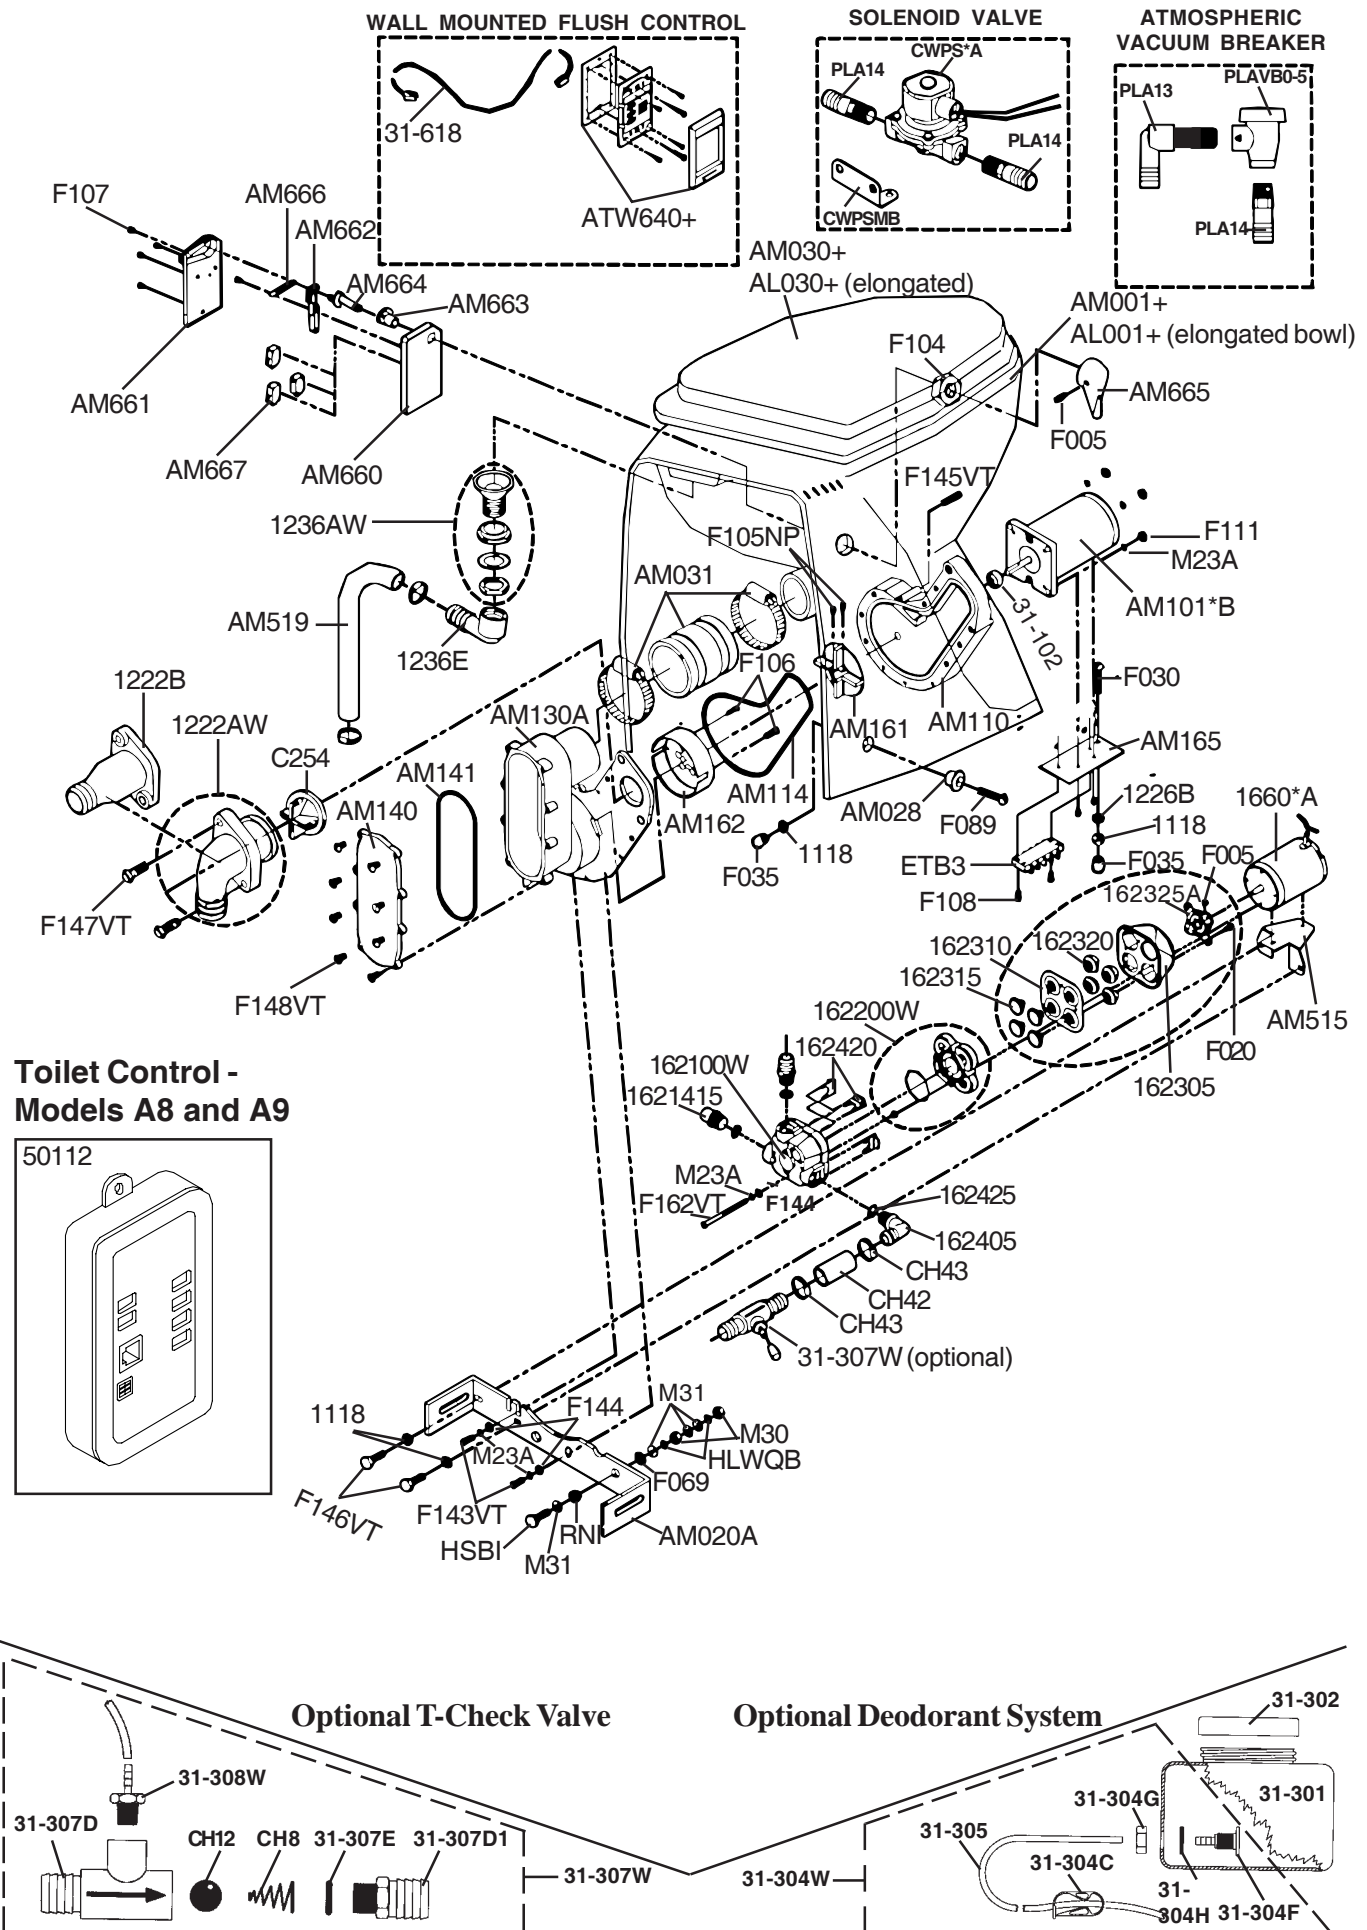

EXPLODED PARTS

PARTS LIST

PART #	DESCRIPTION
1118(4)	1/4" Locking Star Washer
1119(2)	1/4-20 x 3/4" Hex screw
1222AW	90° Discharge w/Flange
1222B	Straight Discharge
1226B(2)	1/4-20 Nut S/S
1236AW	Spud Assembly
1236E	Bowl Elbow
162100W	Upper Housing Assembly
162135(4)	Cone Seal
162200W	Middle Housing Assembly
162225	O-Ring
162300W	Lower Housing Assembly
162305	Lower Housing
162310	Diaphragm
162315	Piston (4)
162320	Piston Seat (4)
162325A	Bearing Plate Assembly
162405	3/4" Hose Barb 90° Fitting
162410	3/4" Hose Barb Straight
162415	Plug Fitting
162420 (3)	Fitting Clip
162425	O-Ring
1660*A	Pump Motor
31-102	Motor Shaft Seal
41-260	Bowl Elbow (Freshwater Units not shown)
AM001+	Atlantes Bowl (white)
AL001+	Atlantes Elongated Bowl (white)
AM020B	Pump Mounting Bracket
AM028	Bushing
AM030+	Atlantes Seat & Cover (white)
AM031	Discharge Connection (3 pieces)
AM101*B	Motor
AM110	Discharge Pump Back
AM114	Discharge Pump "O" Ring
AM130A	Discharge Pump Body
AM140	Discharge Cover
AM141	Discharge Cover O-Ring
AM161	Grinder Impeller
AM162	Grinder Teeth
AM165	Terminal Block Bracket
AM203	Remote Inlet Pump Base (not shown)
AM515	Atlantes Pump Mounting Bracket
AM519	Intake Hose from diaphragm pump
C254	Joker Valve
CH42 (2)	3/4" Reinforced Hose
CH43(5)	Hose Clamp S/S
ETB3	Terminal Block
F005(2)	1/4-20 x 5/16 SS Hex SOC
F030	1/4-20 x 2" Rnd. Hd. Screw S/S
F035(3)	Isolation Nut
F069	1/4" Fiber Washer
F071	Nylon Shoulder Washer (not shown)
F089(2)	1/4-20 x 1 3/4" Rnd. Hd. Screw S/S
F104	Panel Nut Brass Hex 5/8-32 x 7/8 x 1/8
F105NP(2)	1/4-28 set screw with nylon patch
F106	Plastite screw #6 x 3/4
F108	Screw #4 x 1
F111(4)	10-32 S/S Nut
F112(2)	8-32 x 1/4" Screw
F142VT(8)	10-32 x 5/8" Pan Hd. S/S Screw (not shown)
F143VT(2)	10-32 x 1" Pan Hd. SLTD S/S Screw
F144(2)	#10 S/S Flat Washer
F145VT(1)	10-32 x 1 3/4" Pan Hd. SLTD S/S Screw
F146VT(2)	1/4-20 x 1 1/4" Rnd Hd. Screw S/S W/VT
F147VT(2)	3/8-16 x 1 1/2" Rnd Hd. Screw S/S
F148VT(8)	8-32 x 7/16" S/S Truss Hd. Screw
F162VT	Mounting Bolt
HLWQB(4)	1/4" Split Lock Washer
HSB1(2)	1/4-20 Brass Screw
M23A(19)	#10 Lockwasher S/S
M30(4)	1/4-20 Brass Nut
M31(8)	1/4" Brass Flat Washer
RNI	Nylon Shoulder Washer
RTAH24D	Transformer/Rectifier for 120/240 VAC (not shown)