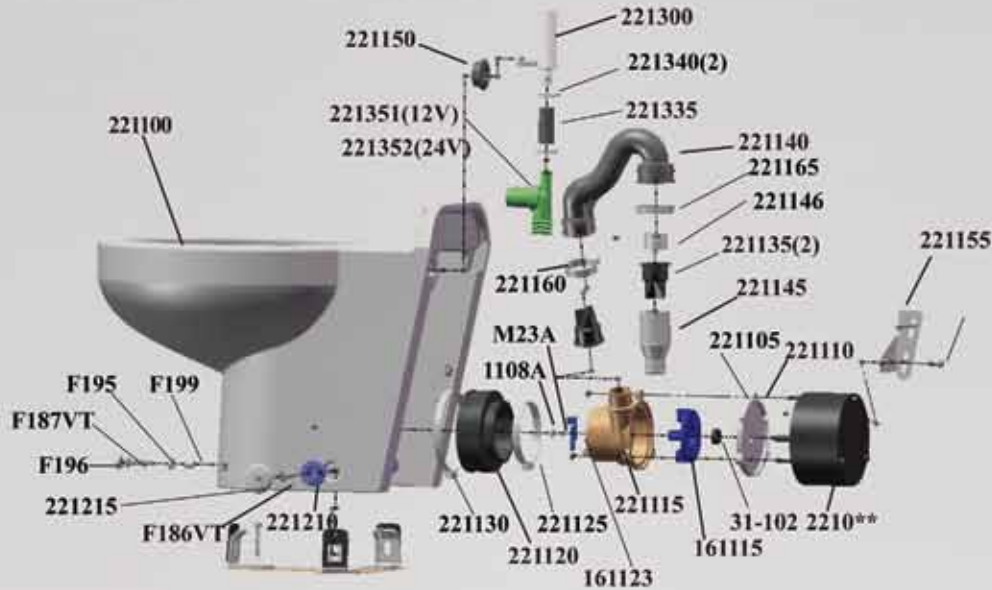

Marine Elegance Exploded Parts View

Marine Elegance Ordering Instructions

To find out the correct part number for your application, please read following instructions:

COLUMN 1

Insert (2) = Marine Elegance models

COLUMN 2

Insert (2) = standard height bowl
Insert (3) = tall height bowl

COLUMN 3

Insert (0) = angled back
Insert (1) = straight back

COLUMN 4

Insert (A) = bone, white is standard

COLUMN 5

Insert (H) = standard household

COLUMN 6

Insert (F) = fresh water solenoid
This allow user to flush using pressurized fresh water on board.
Insert (R) = remote sea water pump
This allows user to use raw water by installing pump remotely.
Insert (S) = sea/fresh option
This allows user to switch between fresh pressurized water and sea/raw water.

COLUMN 7

Insert (012) = 12V DC
Insert (024) = 24V DC
Insert (012T) = 120v/240V AC

COLUMN 8

Insert (blank) = fully programmable smart switch control
Insert (01) = momentary multifunction control
Insert (02) = heavy duty push button