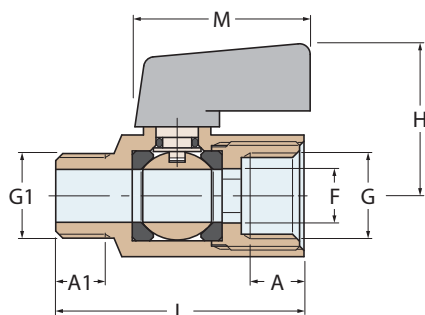

valvole a sfera ball valves

1595

Valvola a sfera "mini" F-F
Ball valve "mini" F-F

FILETTATURE / THREAD :
G = ISO 228/1 (BS 2779)

Ottone nichelato
Nickel-plated brass

1595 ■ ■ ■

PN	10	10	10
Weight (gr)	90	85	115
M	34	34	34
H	28	28	31
L	41	41	45
F	7.5	7.5	9.5
A	10	10	10
G	1/4"	3/8"	1/2"

1596

Valvola a sfera "mini" M-F
Ball valve "mini" M-F

FILETTATURE / THREAD :
G - G1 = ISO 228/1 (BS 2779)

Ottone nichelato
Nickel-plated brass

1596 ■ ■ ■

PN	10	10	10
Weight (gr)	70	80	100
M	34	34	34
H	28	28	31
L	41	41	45
F	7.5	7.5	9.5
A1	8	10	10
A	10	10	10
G - G1	1/4"	3/8"	1/2"

1134

Rubinetto di scarico a sfera maschio
con maniglia
Drain cock with male end lever operated

FILETTATURE / THREAD :
G = ISO 228/1 (BS 2779)

Ottone nichelato
Nickel-plated brass

1134 ■

PN	10
Weight (gr)	100
H	29
A	9
L	71
B	52
P	12
G	1/4"