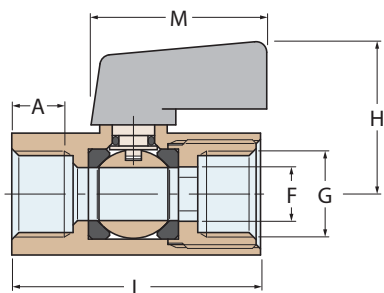

valvole a sfera ball valves

1595

Valvola a sfera "mini" F-F
Ball valve "mini" F-F

FILETTATURE / THREAD :
G = ISO 228/1 (BS 2779)

Ottone nichelato
Nickel-plated brass

1595 ■ ■ ■

PN	10	10	10
Weight (gr)	90	85	115
M	34	34	34
H	28	28	31
L	41	41	45
F	7.5	7.5	9.5
A	10	10	10
G	1/4"	3/8"	1/2"

1596

Valvola a sfera "mini" M-F
Ball valve "mini" M-F

FILETTATURE / THREAD :
G - G1 = ISO 228/1 (BS 2779)

Ottone nichelato
Nickel-plated brass

1596 ■ ■ ■

PN	10	10	10
Weight (gr)	70	80	100
M	34	34	34
H	28	28	31
L	41	41	45
F	7.5	7.5	9.5
A1	8	10	10
A	10	10	10
G - G1	1/4"	3/8"	1/2"

1134

Rubinetto di scarico a sfera maschio
con maniglia
Drain cock with male end lever operated

FILETTATURE / THREAD :
G = ISO 228/1 (BS 2779)

Ottone nichelato
Nickel-plated brass

1134 ■

PN	10
Weight (gr)	100
H	29
A	9
L	71
B	52
P	12
G	1/4"