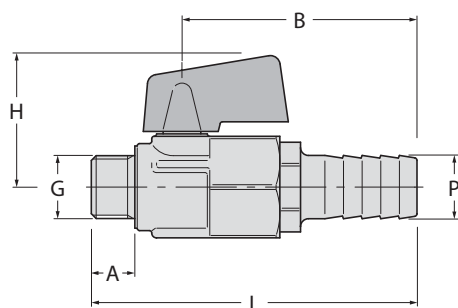

valvole a sfera ball valves

1595

Valvola a sfera "mini" F-F
Ball valve "mini" F-F

FILETTATURE / THREAD :
G = ISO 228/1 (BS 2779)

Ottone nichelato
Nickel-plated brass

1595 ■ ■ ■

PN	10	10	10
Weight (gr)	90	85	115
M	34	34	34
H	28	28	31
L	41	41	45
F	7.5	7.5	9.5
A	10	10	10
G	1/4"	3/8"	1/2"

1596

Valvola a sfera "mini" M-F
Ball valve "mini" M-F

FILETTATURE / THREAD :
G - G1 = ISO 228/1 (BS 2779)

Ottone nichelato
Nickel-plated brass

1596 ■ ■ ■

PN	10	10	10
Weight (gr)	70	80	100
M	34	34	34
H	28	28	31
L	41	41	45
F	7.5	7.5	9.5
A1	8	10	10
A	10	10	10
G - G1	1/4"	3/8"	1/2"

1134

Rubinetto di scarico a sfera maschio
con maniglia
Drain cock with male end lever operated

FILETTATURE / THREAD :
G = ISO 228/1 (BS 2779)

Ottone nichelato
Nickel-plated brass

1134 ■

PN	10
Weight (gr)	100
H	29
A	9
L	71
B	52
P	12
G	1/4"